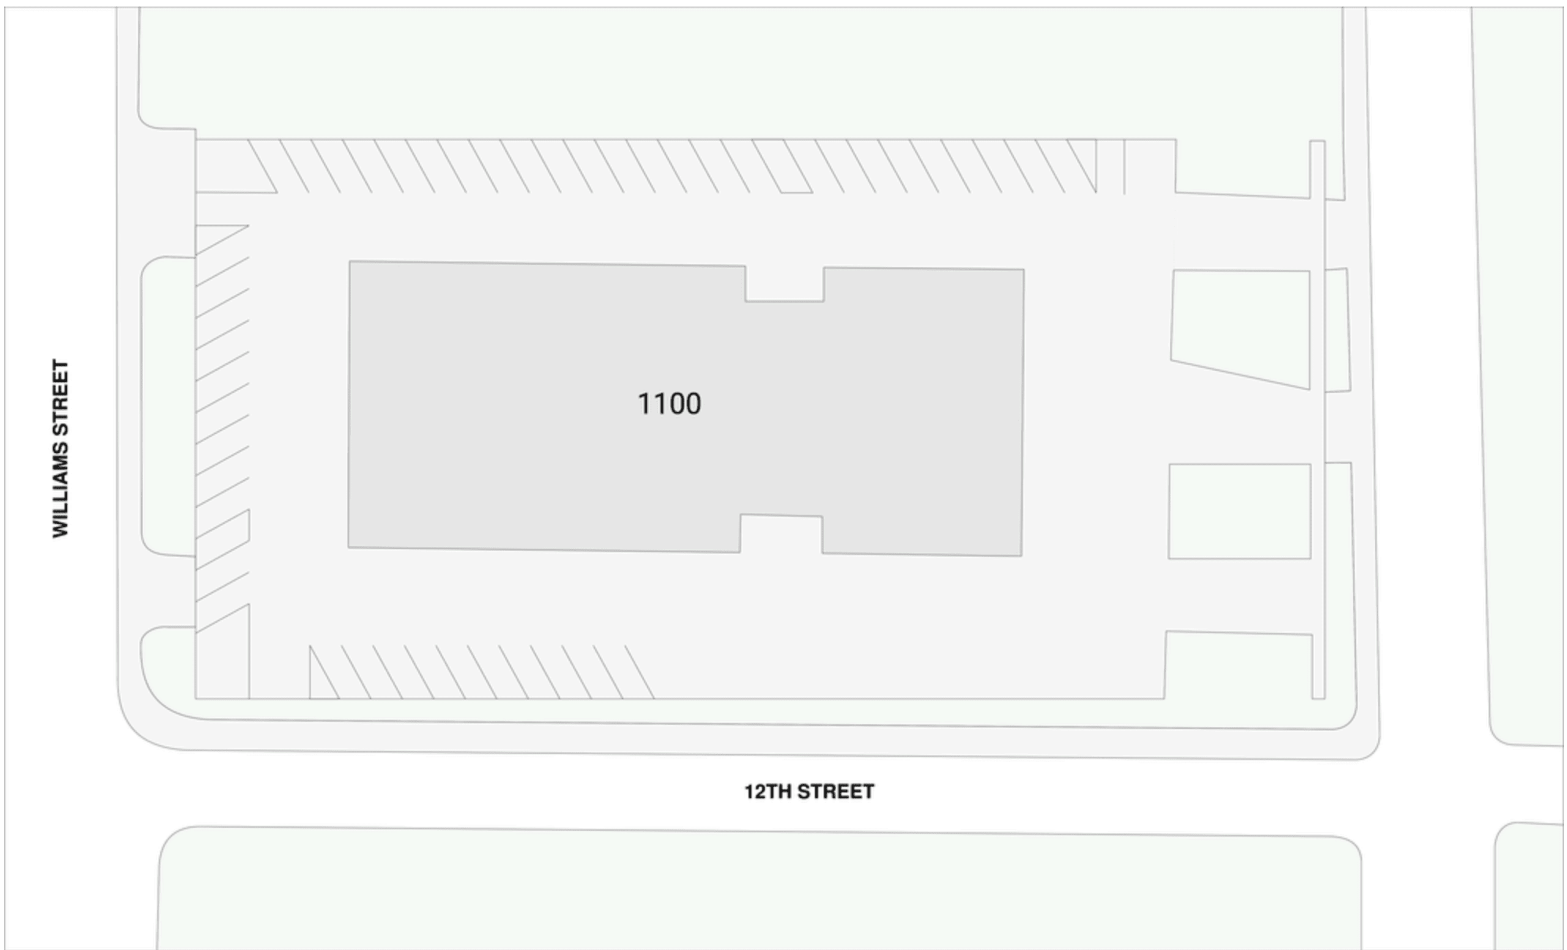

1100 SPRING ST

1100 SPRING STREET NW
ATLANTA, GA 30309

Jim Saine, CCIM

404.898.9010

jsaine@seligenterprises.com