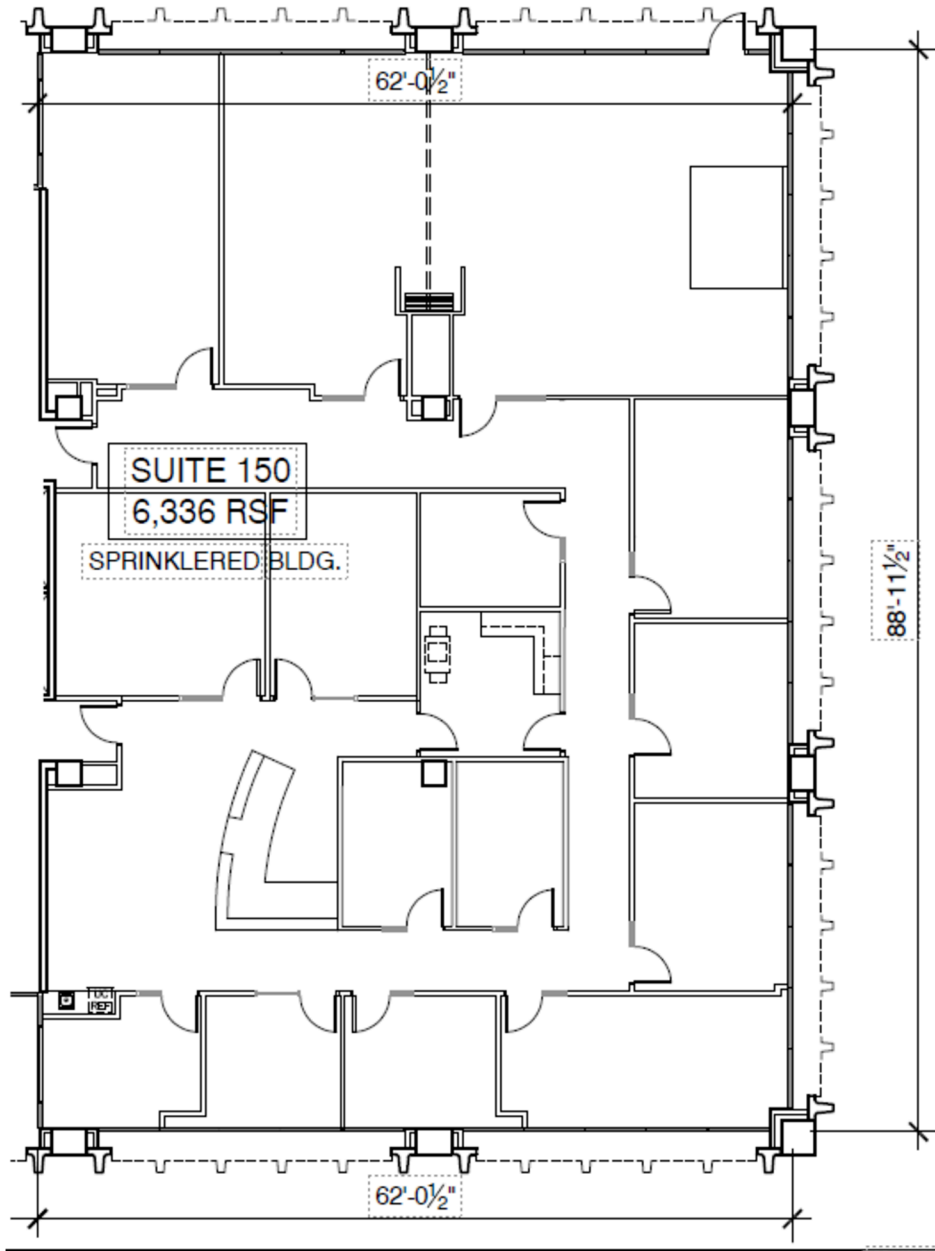

404.898.9010

jsaine@seligenterprises.com

1100 SPRING ST

1100 SPRING STREET NW
ATLANTA, GA 30309

SUITE 150

TOTAL SF	ZONING	ACCESSIBILITY	AVAILABLE
6,336	SPI16SA1	BY APPT	NOW

Jim Saine, CCIM

404.898.9010