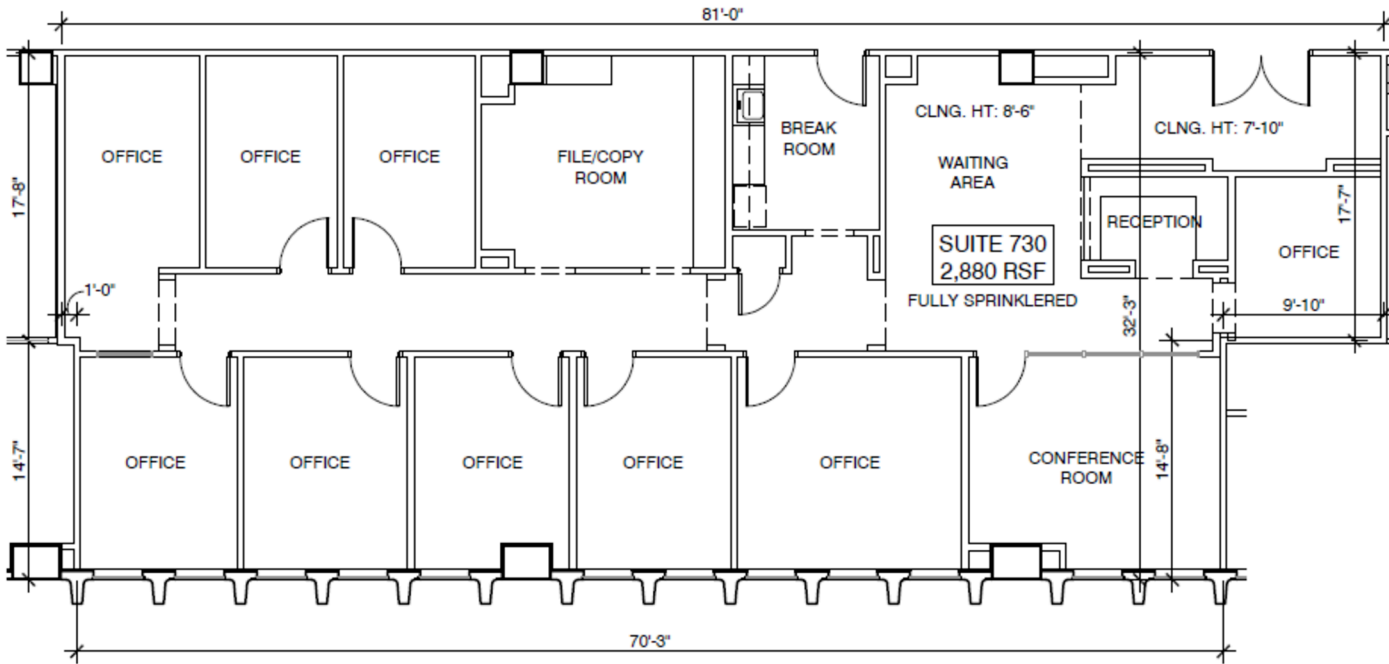

404.898.9010

jsaine@seligenterprises.com

1100 SPRING ST

1100 SPRING STREET NW
ATLANTA, GA 30309

SUITE 730

TOTAL SF	ZONING	ACCESSIBILITY	AVAILABLE
2,880	SPI16SA1	BY APPT	NOW

Jim Saine, CCIM

404.898.9010