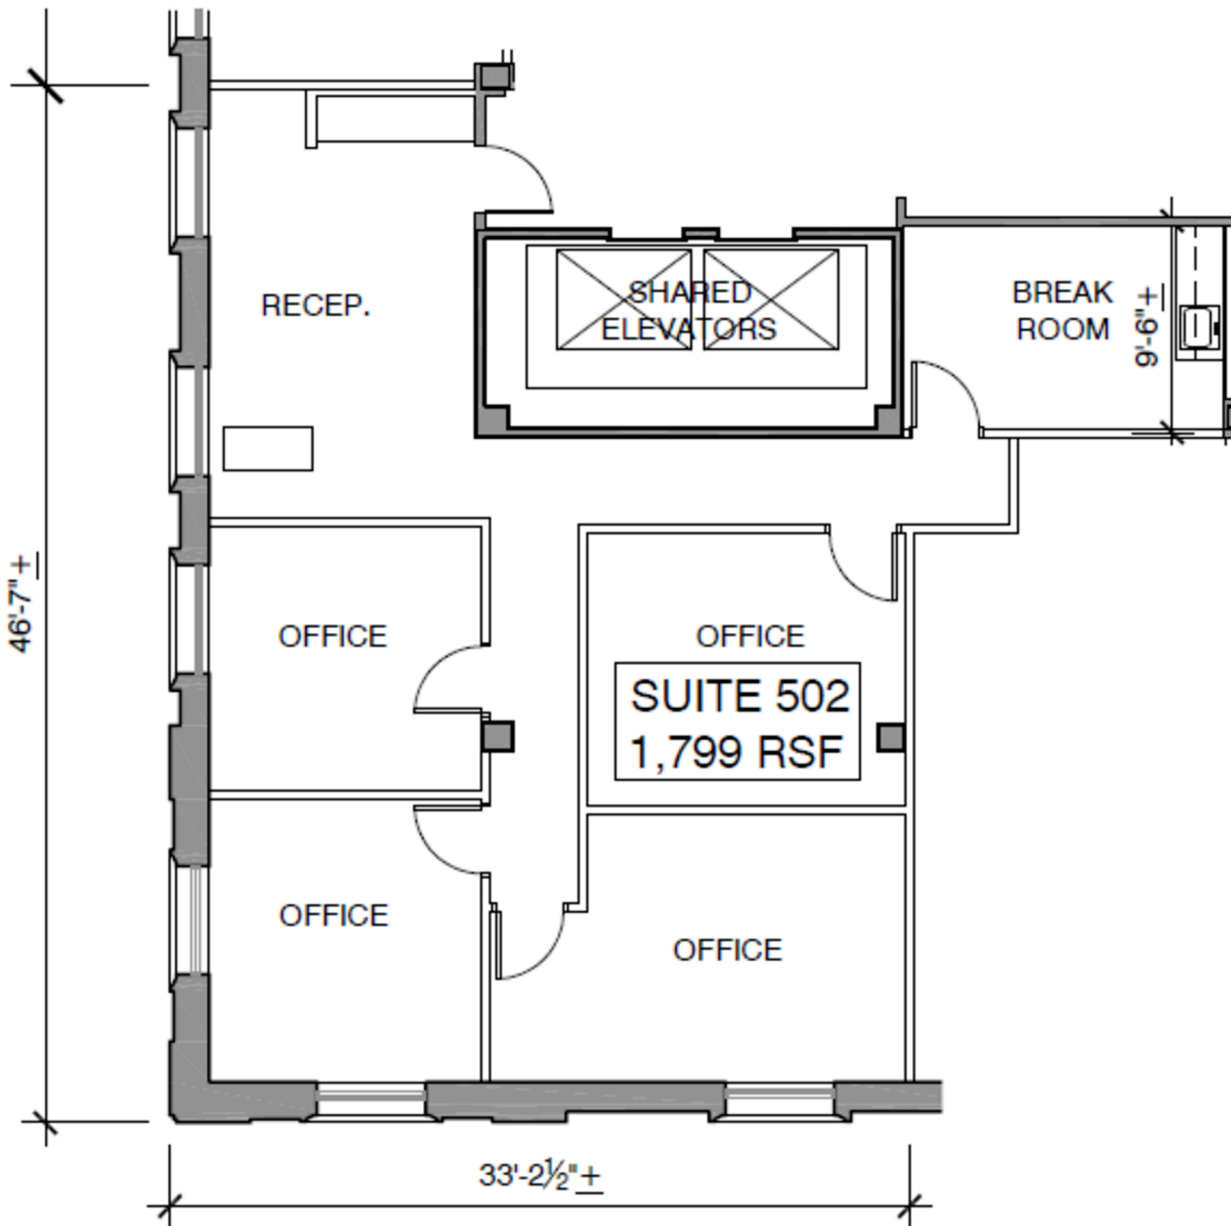

## SUITE 502

TOTAL SF	ZONING	ACCESSIBILITY	AVAILABLE
1,799	SPI-1 SA7	BY APPT	NOW

Jim Saine, CCIM

404.898.9010

jsaine@seligenterprises.com