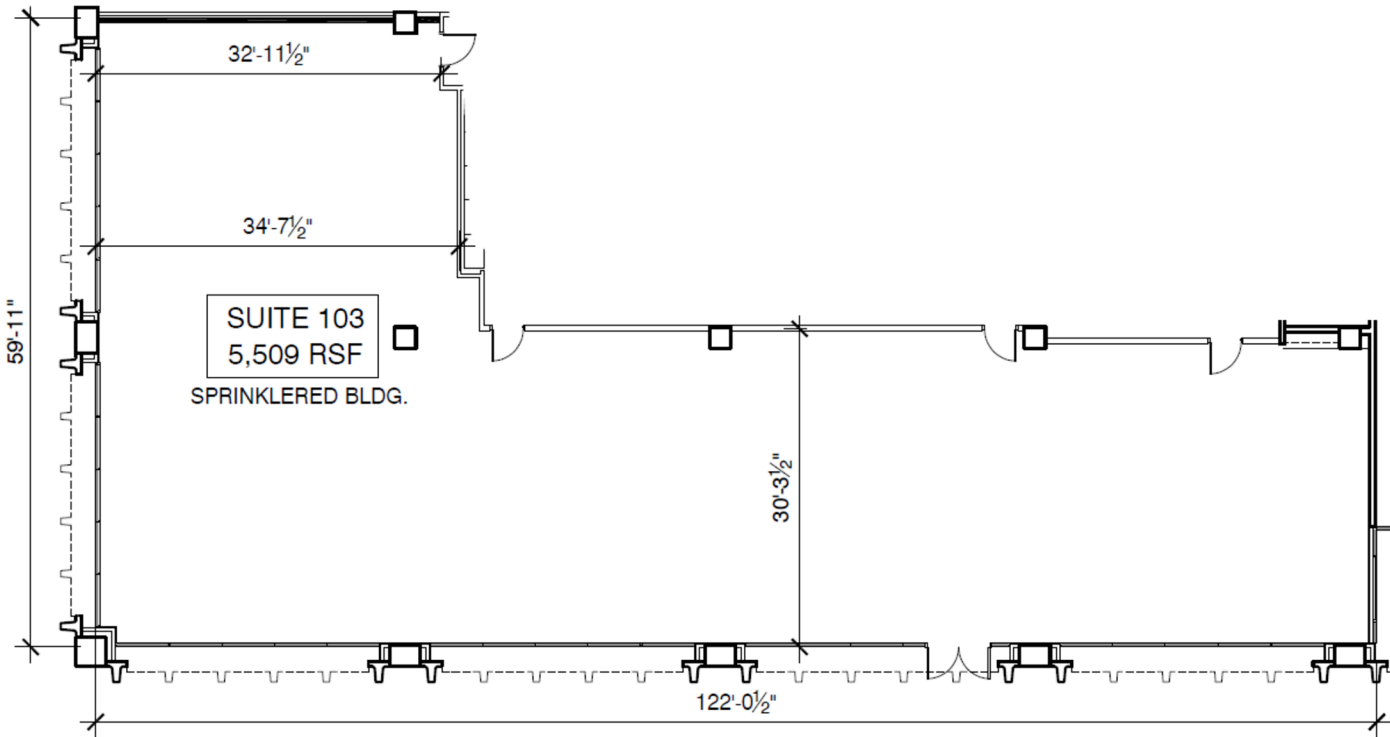

404.898.9010

jsaine@seligenterprises.com

1100 SPRING ST

1100 SPRING STREET NW
ATLANTA, GA 30309

SUITE 103

TOTAL SF	ZONING	ACCESSIBILITY	AVAILABLE
5,509	SPI16SA1	BY APPT	NOW

Jim Saine, CCIM

404.898.9010