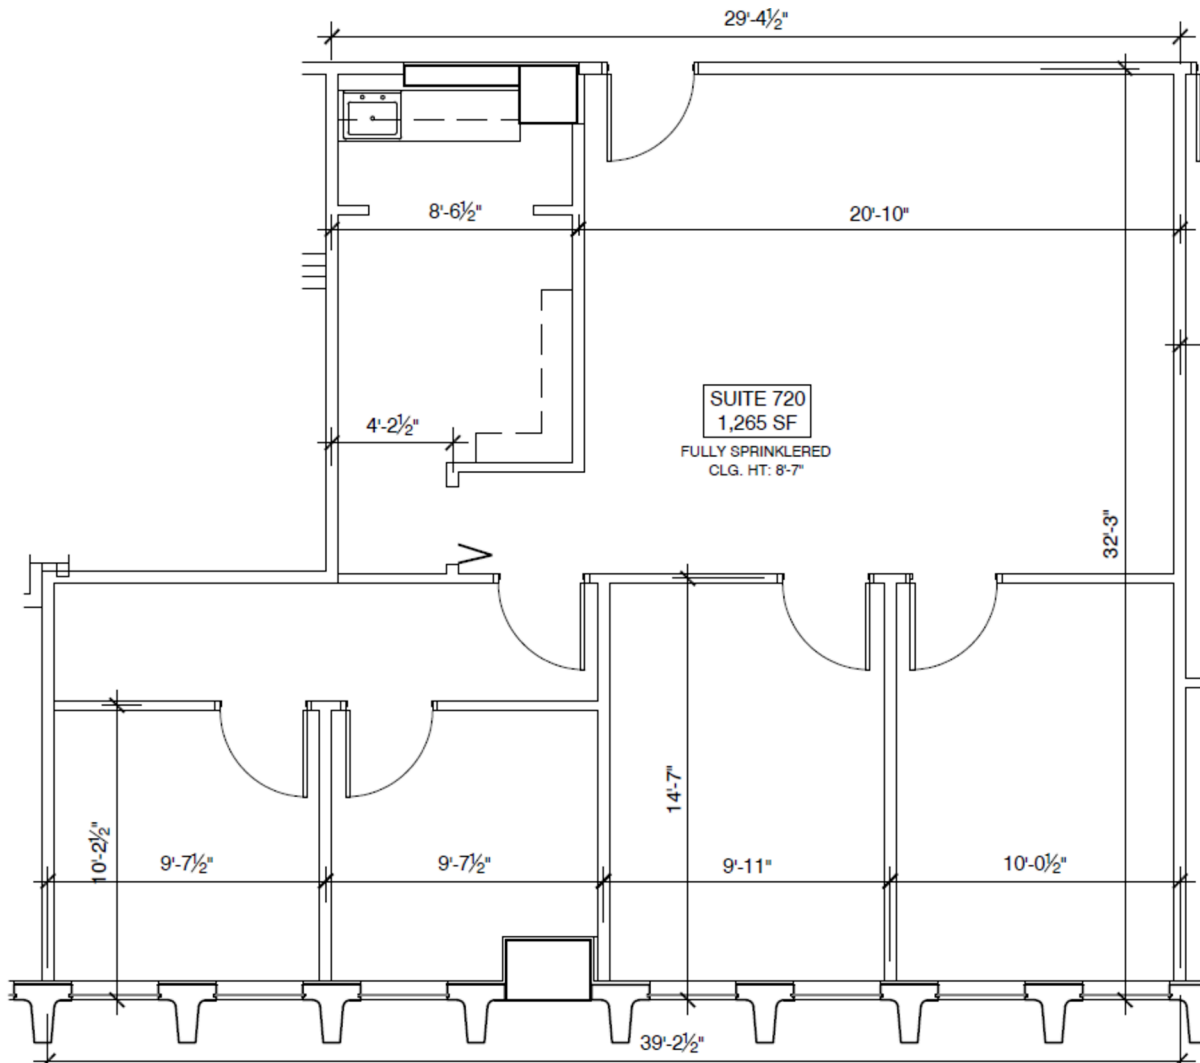

## SUITE 720

TOTAL SF	ZONING	ACCESSIBILITY	AVAILABLE
1,265	SPI16SA1	BY APPT	OCT 23

Jim Saine, CCIM

404.898.9010

jsaine@seligenterprises.com