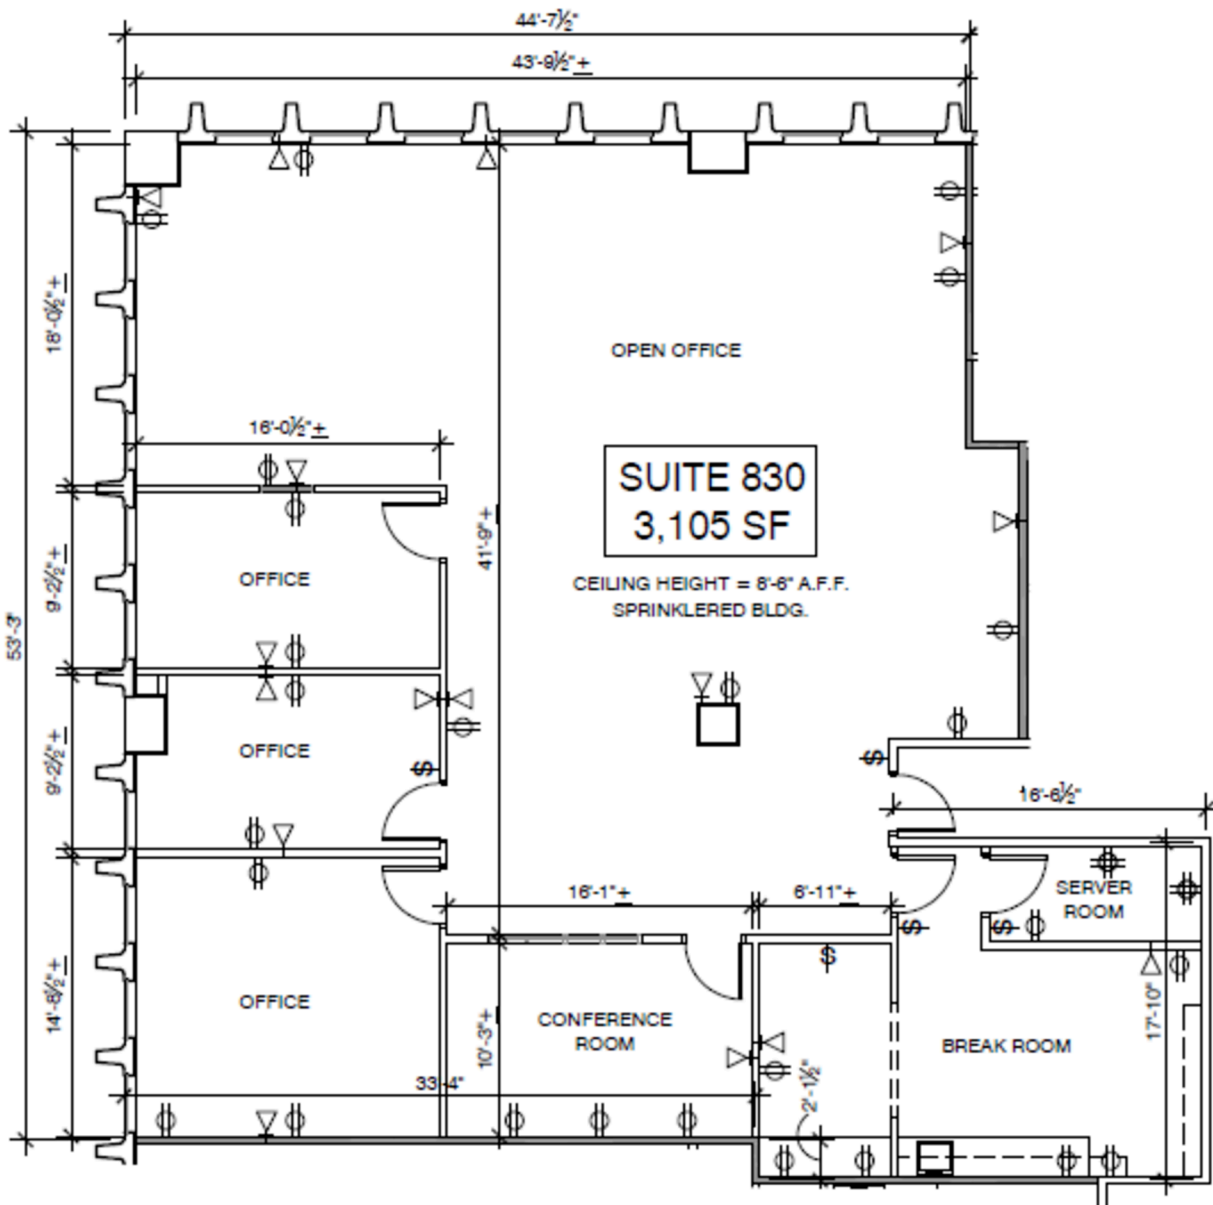

## SUITE 830

TOTAL SF	ZONING	ACCESSIBILITY	AVAILABLE
3,105	SPI16SA1	BY APPT	NOW

Jim Saine, CCIM

404.898.9010

jsaine@seligenterprises.com