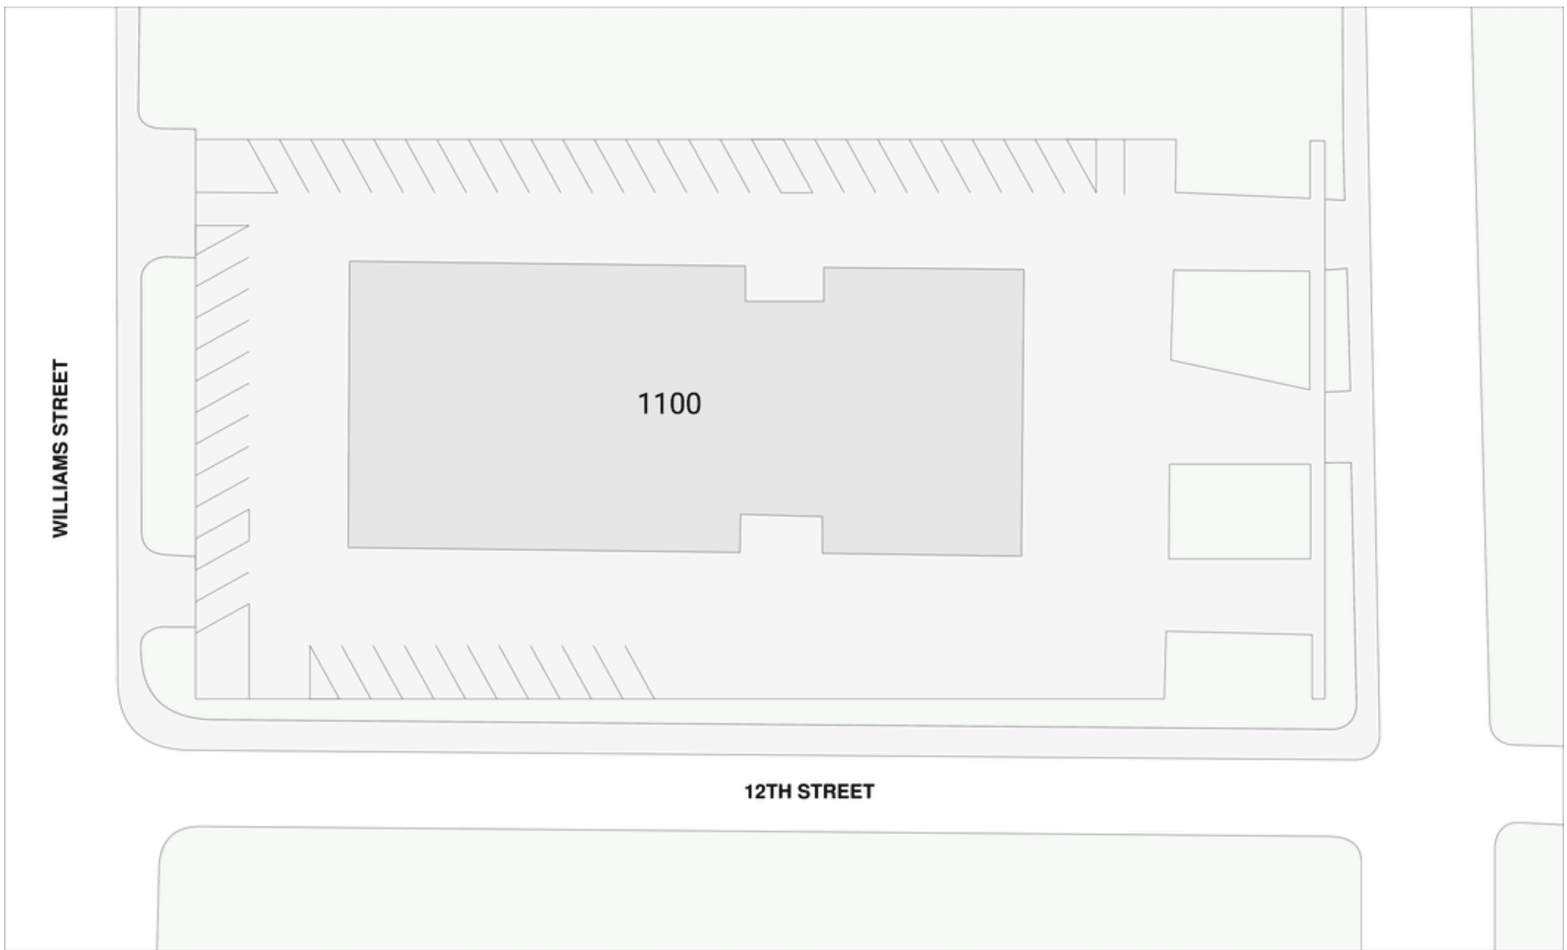

1100 SPRING ST

1100 SPRING STREET NW
ATLANTA, GA 30309