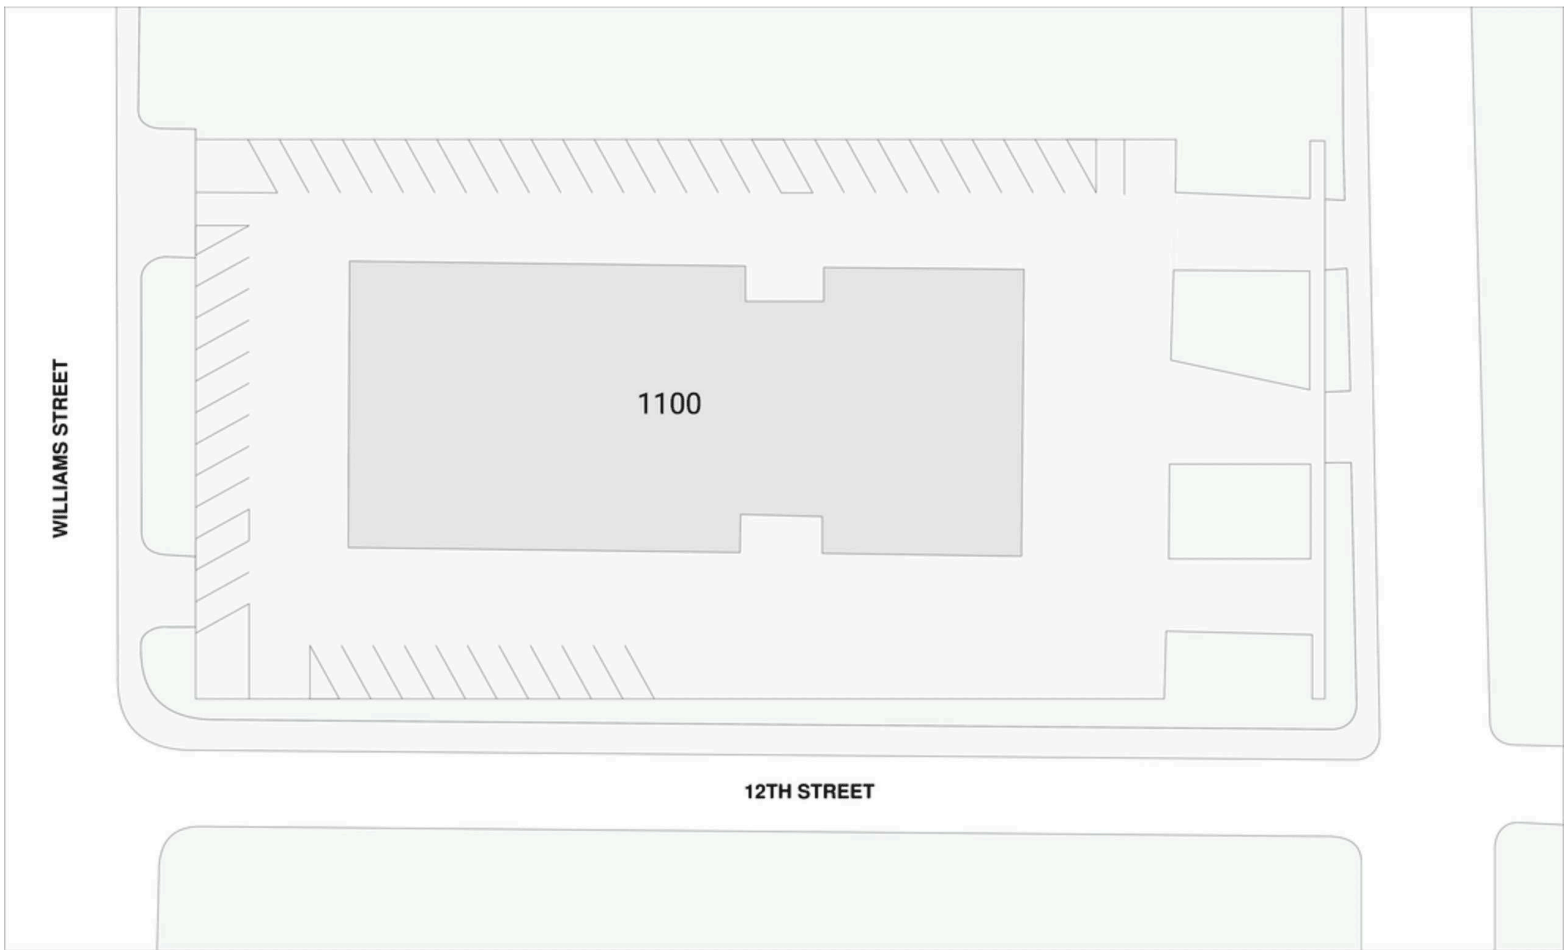

1100 SPRING ST

1100 SPRING STREET NW
ATLANTA, GA 30309