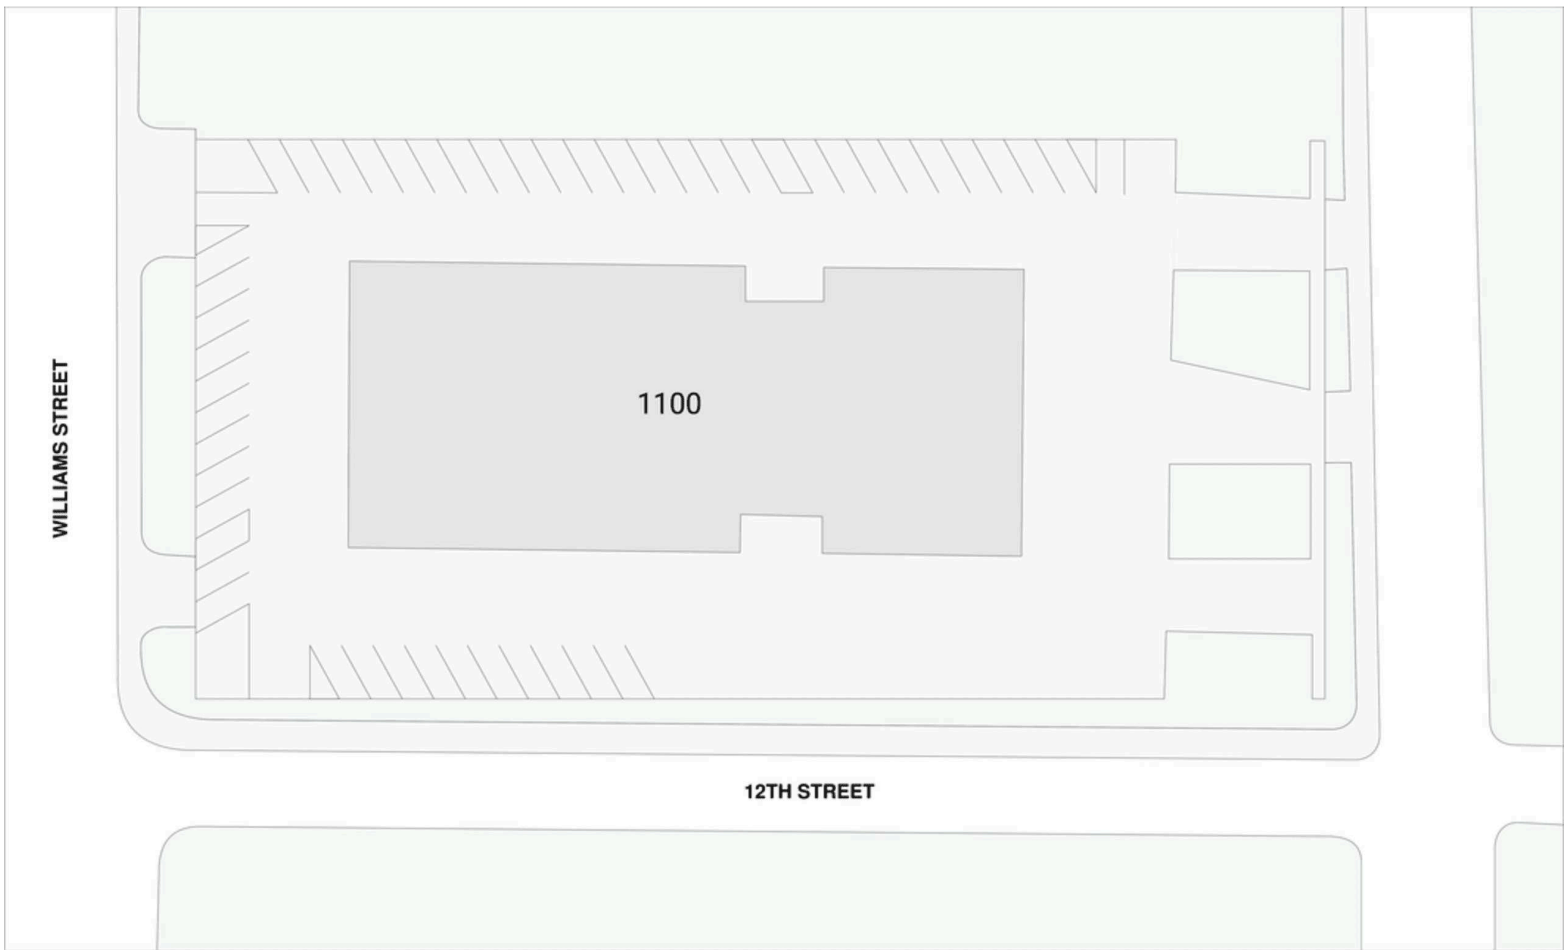

1100 SPRING ST

1100 SPRING STREET NW
ATLANTA, GA 30309

Jim Saine, CCIM

404.898.9010

jsaine@seligenterprises.com