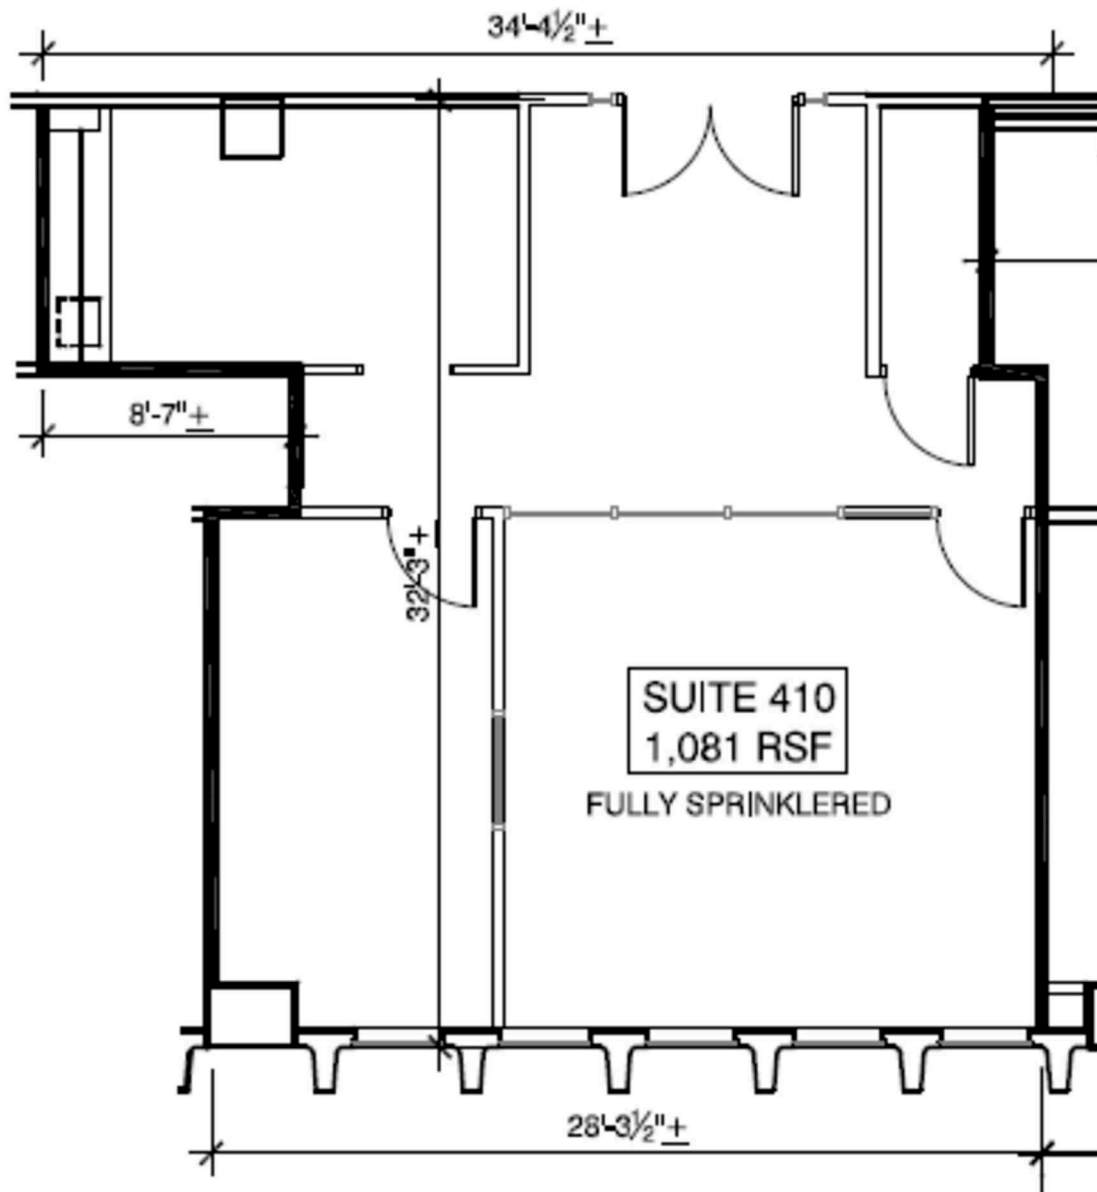

## SUITE 410

TOTAL SF	ZONING	ACCESSIBILITY	AVAILABLE
1,081	SPI16SA1	BY APPT	NOW

Jim Saine, CCIM

404.898.9010

jsaine@seligenterprises.com