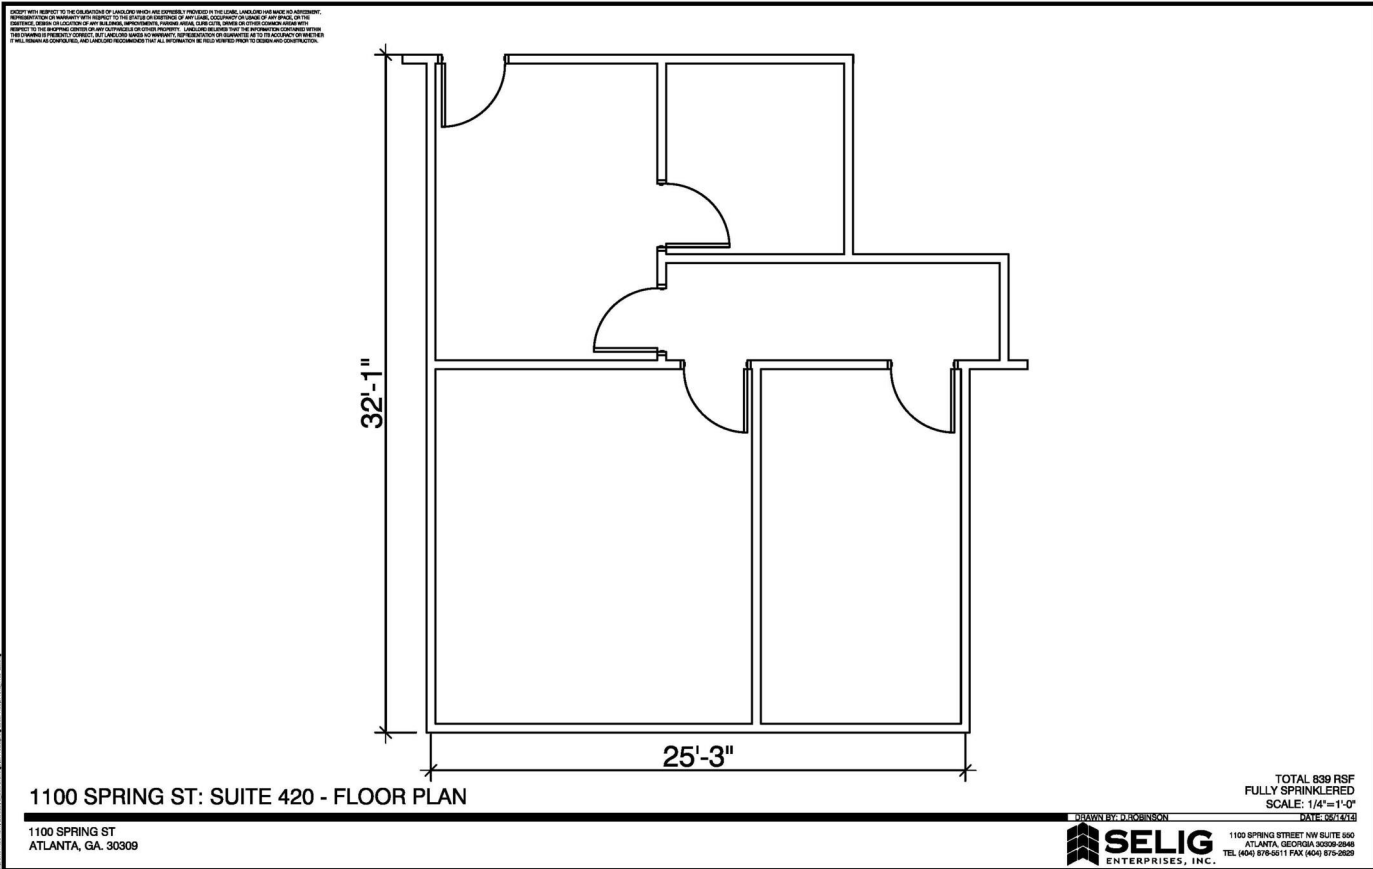

1100 SPRING STREET NW

ATLANTA, GA 30309

SUITE 420

TOTAL SF	ZONING	ACCESSIBILITY	AVAILABLE
1,081	SPI16SA1	BY APPT	NOW

Jim Saine, CCIM

404.898.9010

jsaine@seligenterprises.com