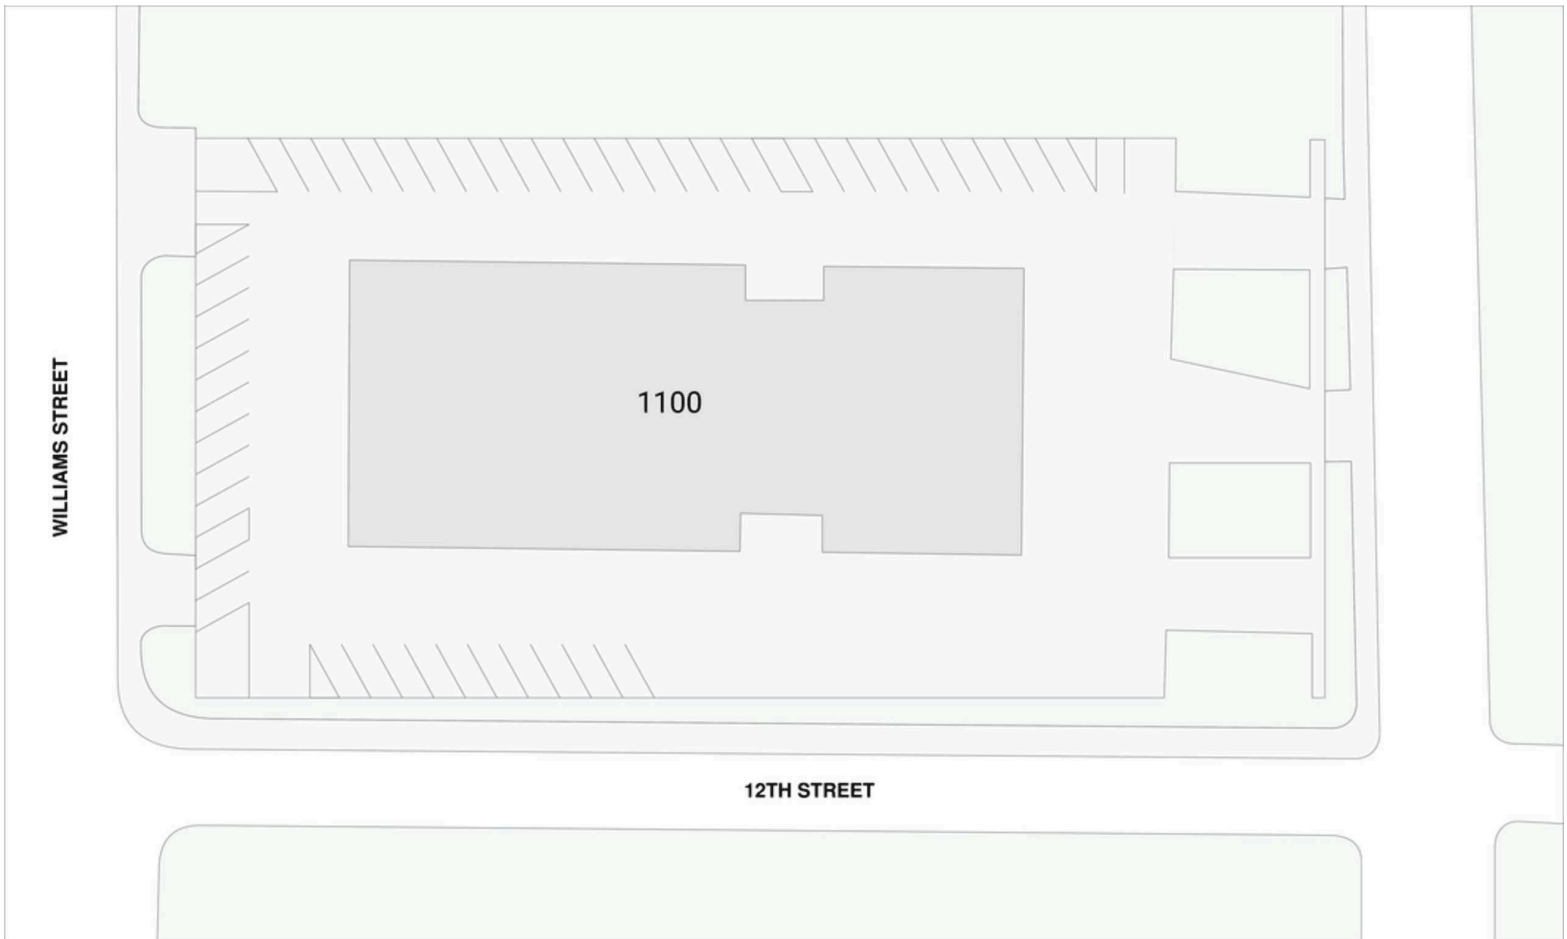

1100 SPRING ST

1100 SPRING STREET NW
ATLANTA, GA 30309