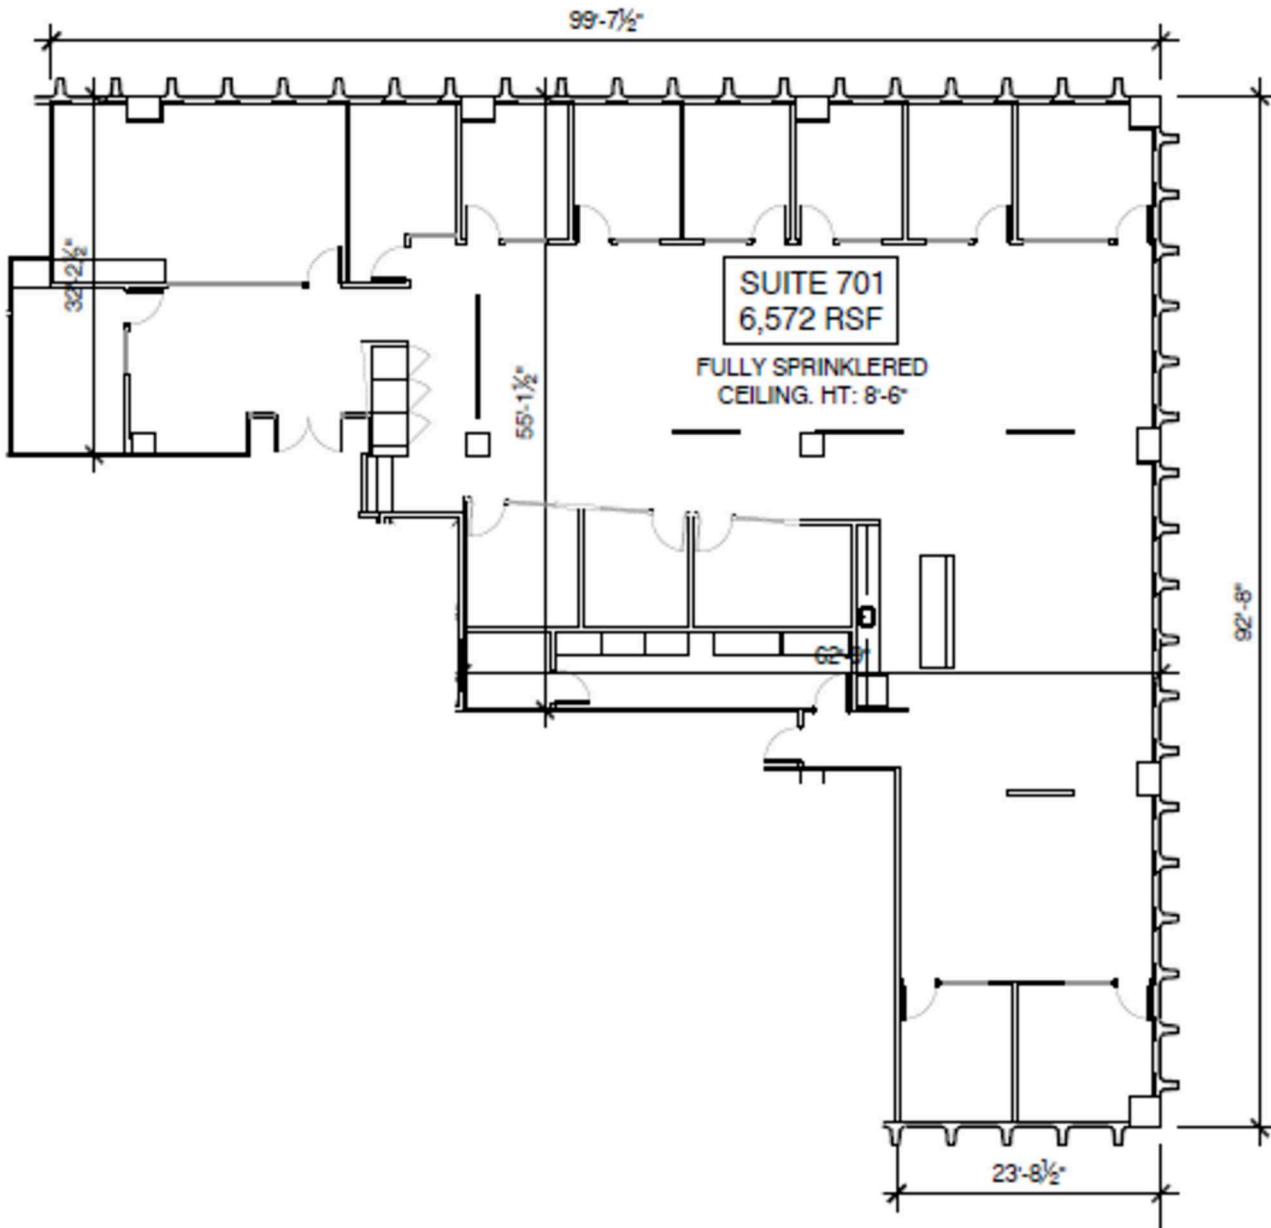

1100 SPRING STREET NW
ATLANTA, GA 30309

SUITE 701

TOTAL SF	ZONING	ACCESSIBILITY	AVAILABLE
6,572	SPI16SA1	BY APPT	NOW

Jim Saine, CCIM

404.898.9010

jsaine@seligenterprises.com