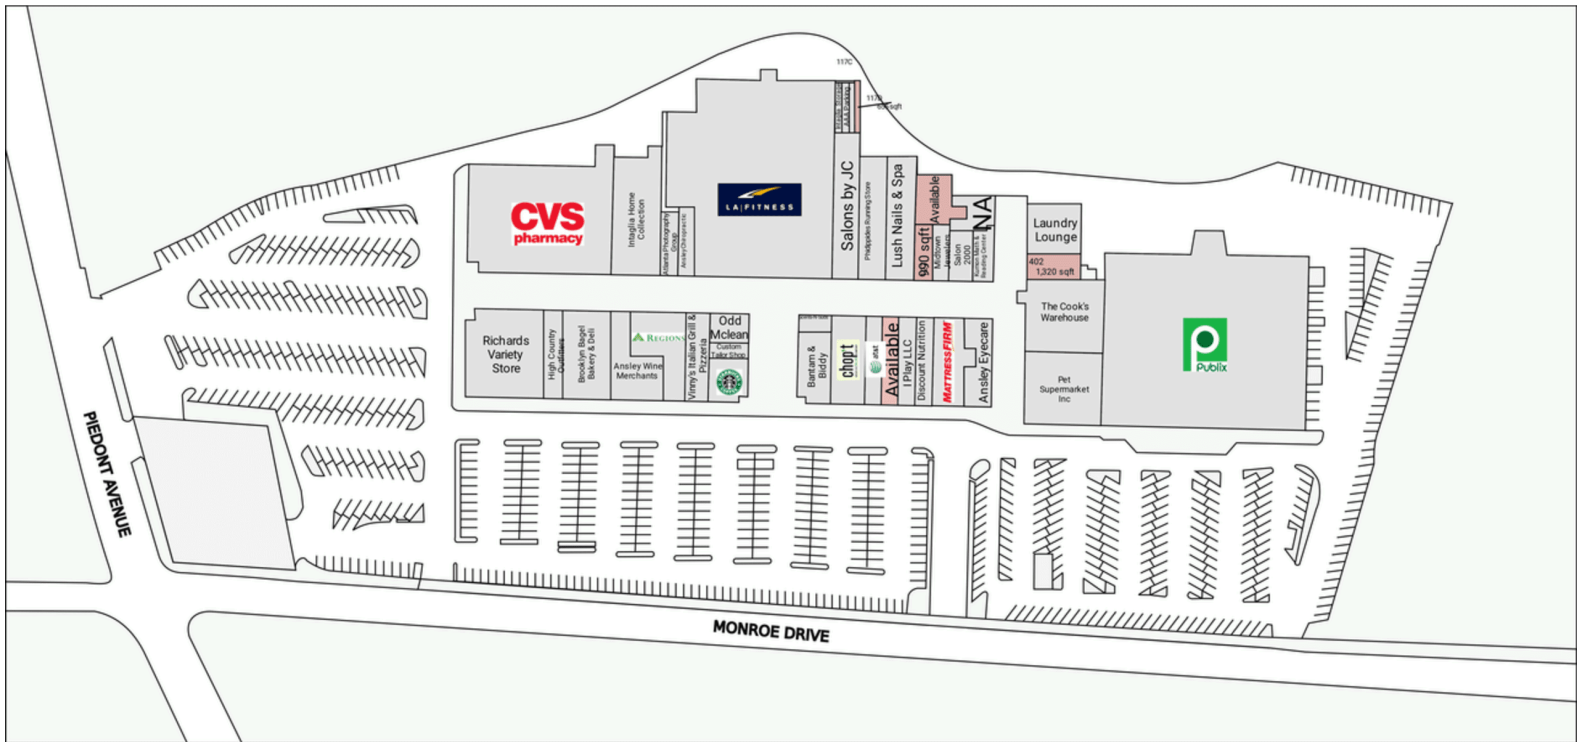

ANSLEY MALL

PROPERTY OVERVIEW

Ansley Mall, a shopping institution in Midtown Atlanta, draws from the affluent neighborhoods of Ansley Park, Morningside and Sherwood Forest, as well as the Midtown Business District. It is situated in the heart of Midtown at the intersection of Monroe Drive and Piedmont Road. This location offers excellent tenant visibility, easy access to the expressway and is within minutes of Interstate 75/85.

ANSLEY MALL

1544 PIEDMONT AVE
ATLANTA, GA 30324

Suite	Tenant	Suite	Tenant	Suite	Tenant
101	CVS Pharmacy	129	Midtown Jewelers	302A	Scents-N-Suds
105	Intaglia Home Collection	131	Salon 2000	303	Chop't
107	Atlanta Photography Group	135	Kumon Math & Reading Center	305	AT & T
109	Ansley Chiropractic	139	NA	307	AVAILABLE (1,620 sf)
115	LA Fitness	197	Richards Variety Store	311	I Play LLC
117	Salons by JC	198	High Country Outfitters	318	Discount Nutrition
117A	Intaglia Storage	203	Brooklyn Bagel Bakery & Deli	319	Mattress Firm
117B	AAA Parking	211	Ansley Wine Merchants	320	Ansley Eyecare
117C	Mode Marche	215	Regions Bank	402	AVAILABLE (1,320 sf)
117D	AVAILABLE (655 sf)	219	Vinny's Italian Grill & Pizzeria	403	Pet Supermarket Inc
119	Phidippides Running Store	223	Odd Mclean	403R	The Cook's Warehouse
123	Lush Nails & Spa	228	Custom Tailor Shop	406	Laundry Lounge
124	AVAILABLE (2,211 sf)	232	Starbucks	415	Publix
127	AVAILABLE (990 sf)	301	Bantam & Bidy		