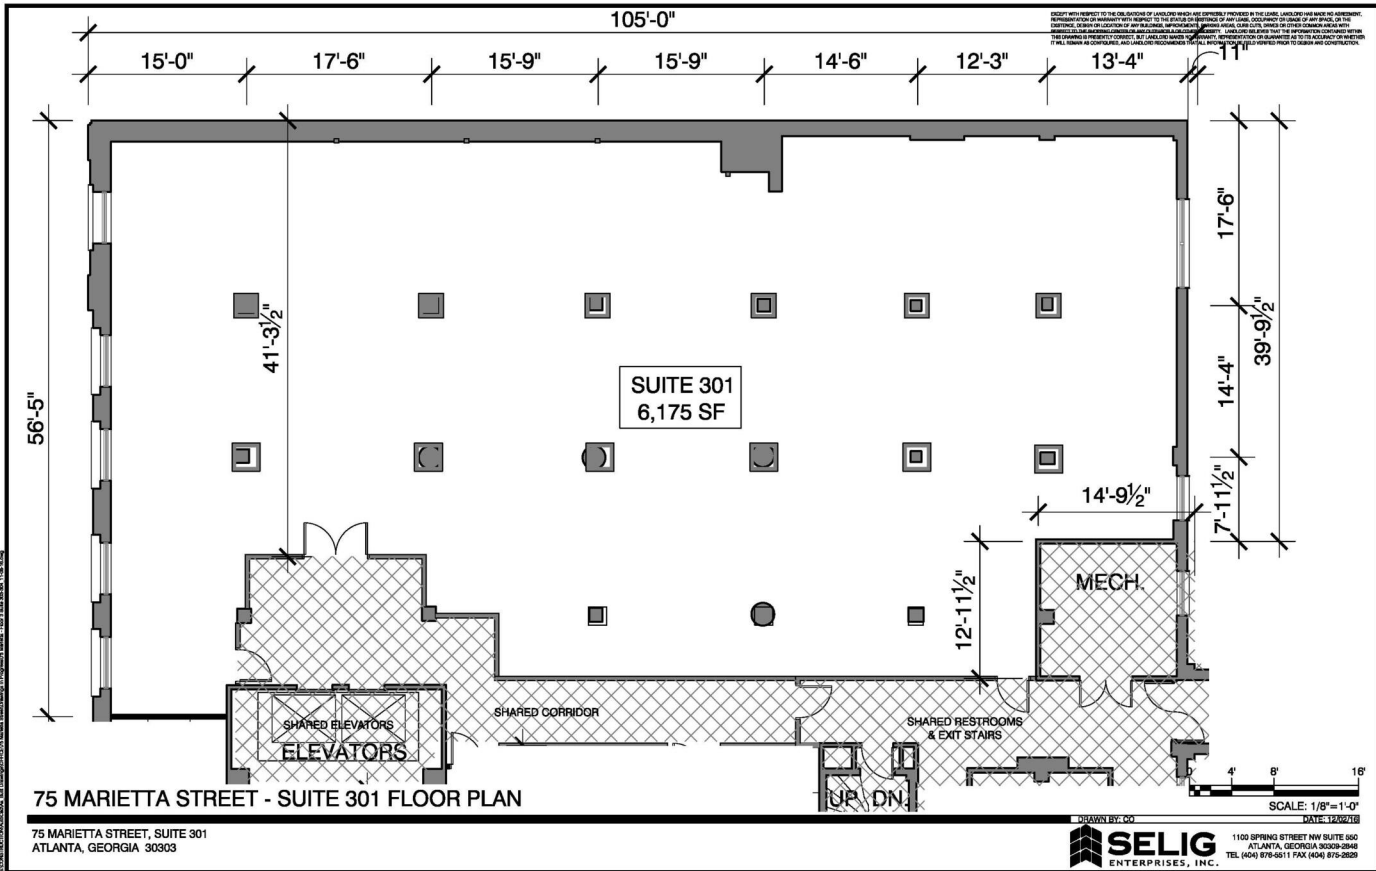

## SUITE 301

TOTAL SF	ZONING	ACCESSIBILITY	AVAILABLE
6,175	SPI-1 SA7	BY APPT	NOW

Jim Saine, CCIM

404.898.9010

jsaine@seligenterprises.com