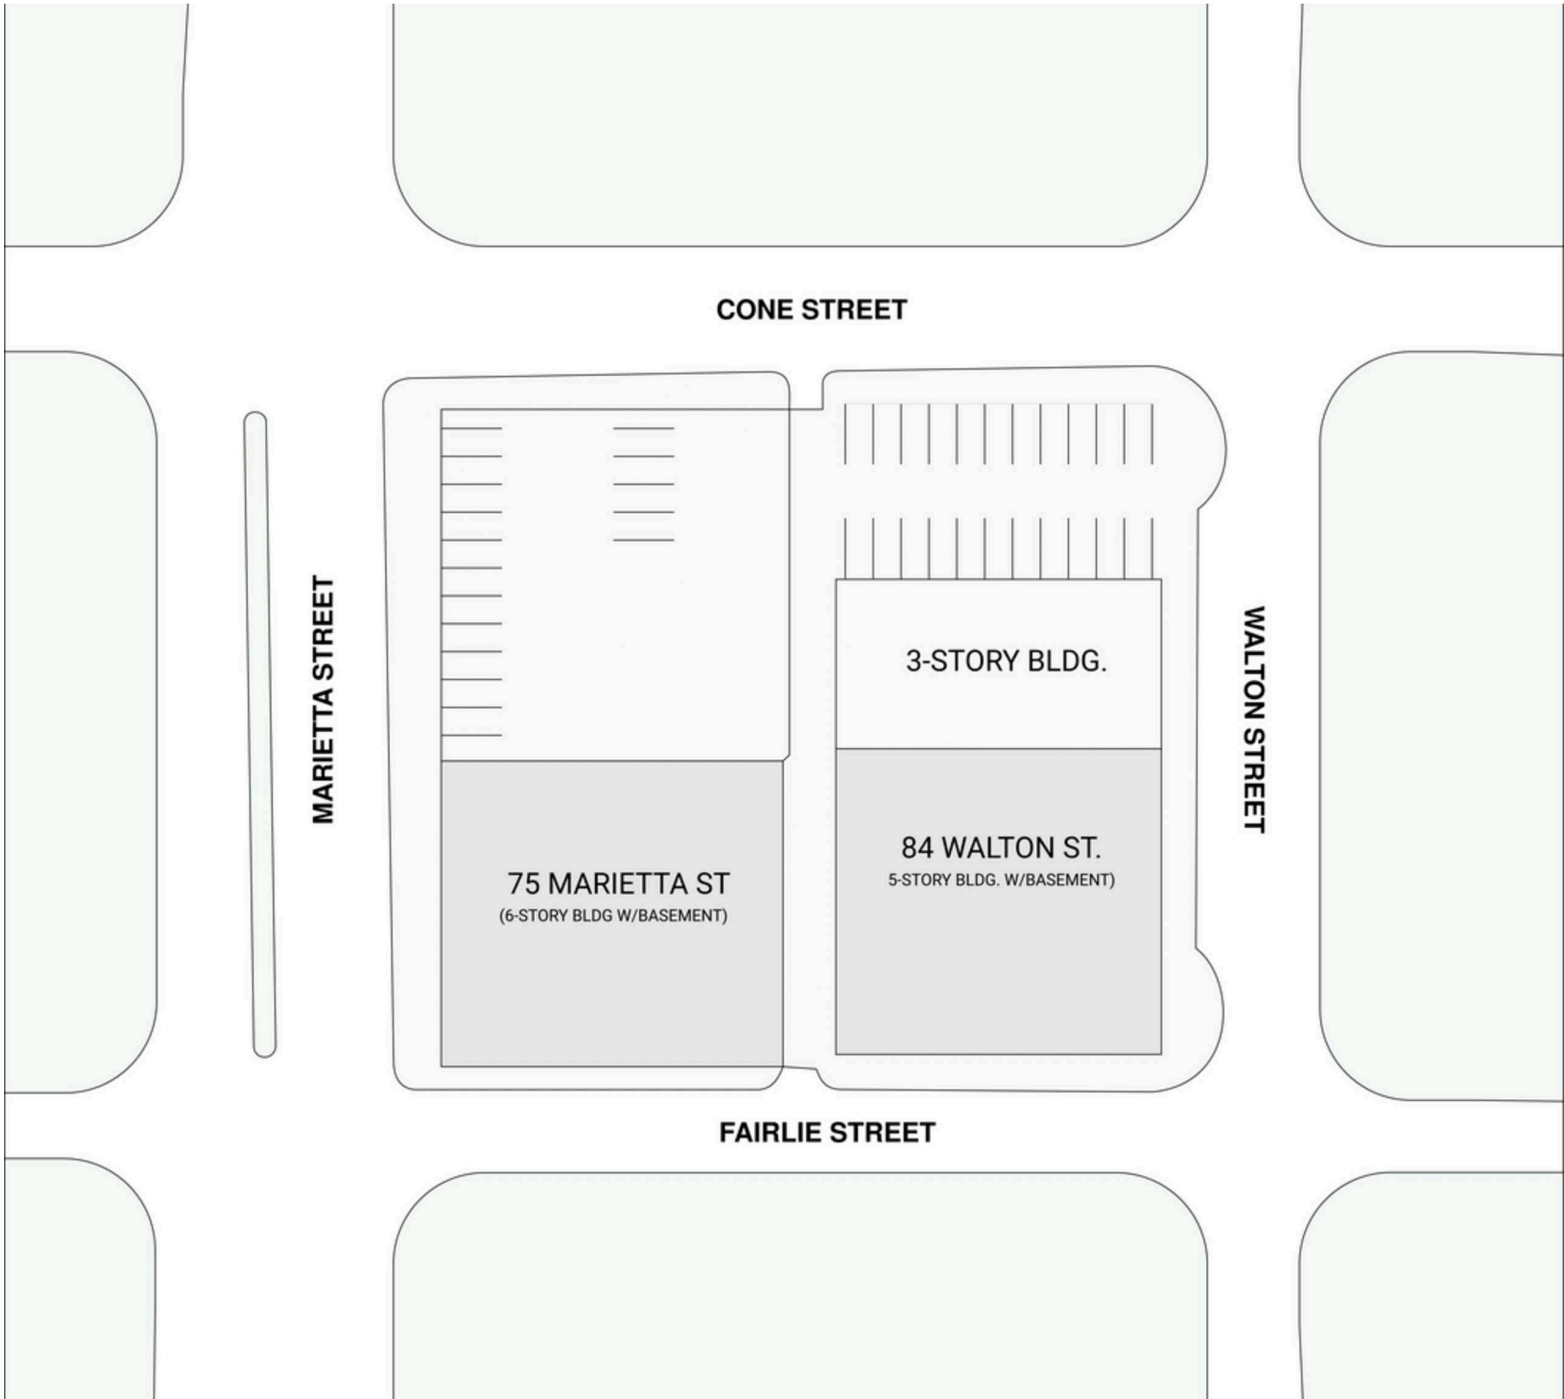

# 75 MARIETTA ST

## PROPERTY OVERVIEW

Constructed in 1908, 75 Marietta/84 Walton was the original headquarters for the Georgia Railway and Power Company, the predecessor to Georgia Power. The building has an exciting history and not only provides tenants with a unique working experience, but with a central location to all that Downtown has to offer: the Fairlie Poplar District, Centennial Olympic Park, and the Georgia World Congress Center. The site is accessible by MARTA and streetcar, and features ample parking.

# 75 MARIETTA ST

75 MARIETTA ST  
ATLANTA, GA 30303