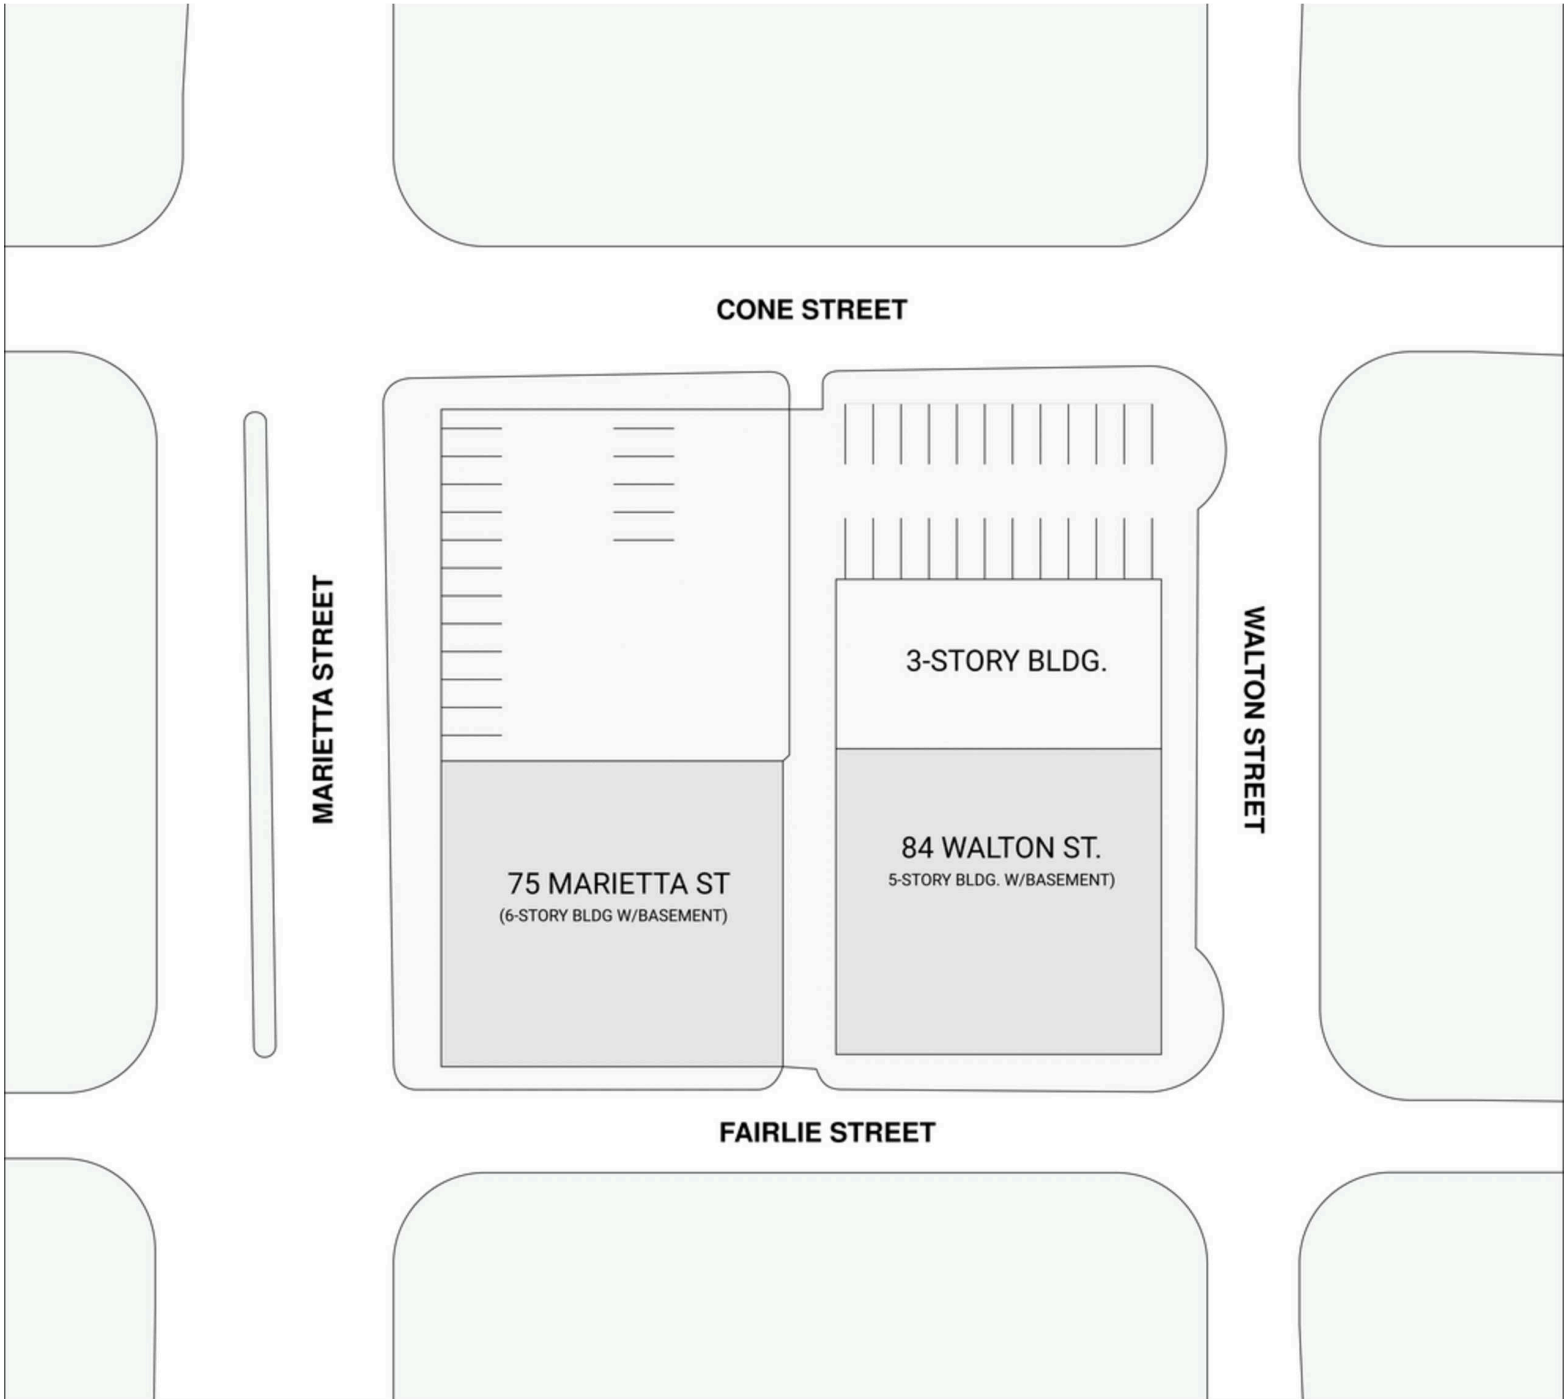

75 MARIETTA ST

75 MARIETTA ST
ATLANTA, GA 30303