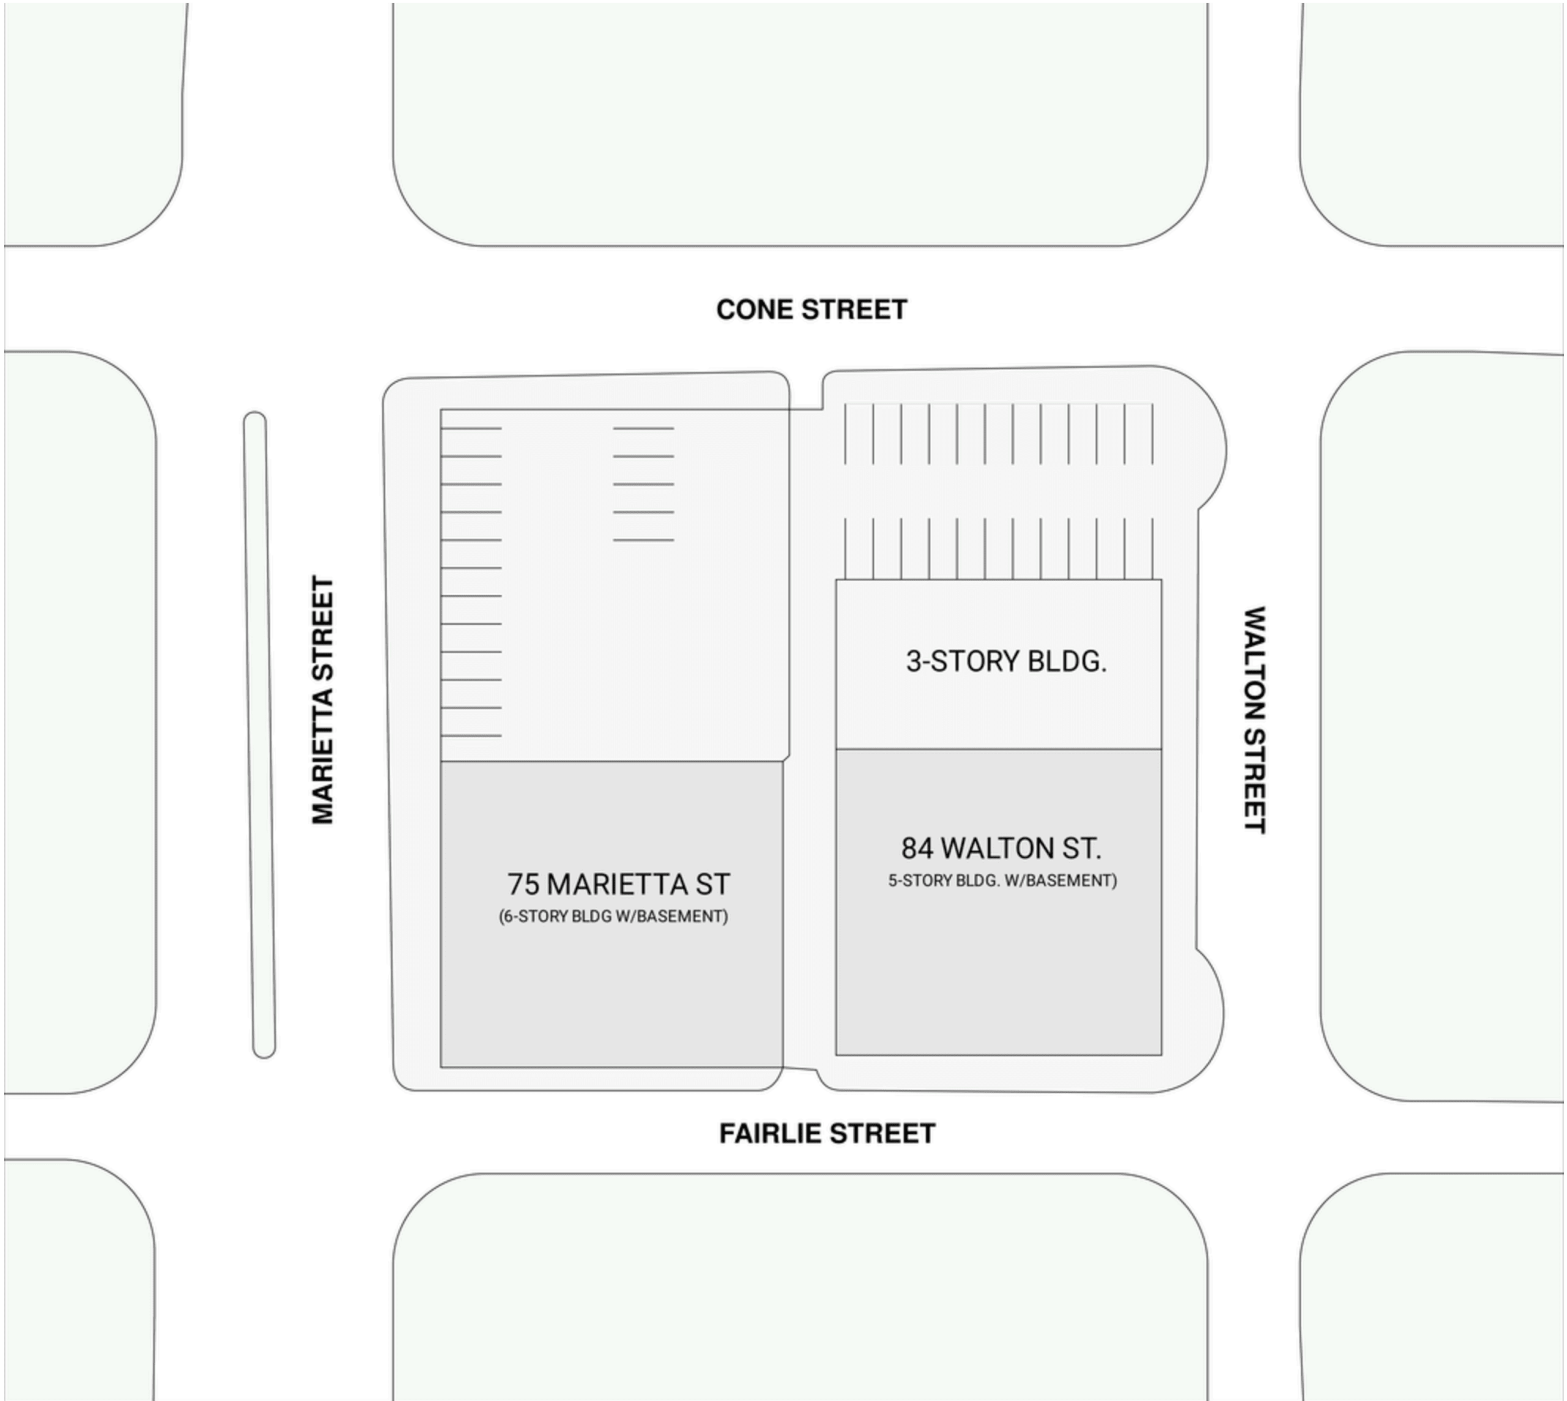

75 MARIETTA ST

WALTON 84-71 CONE-WALTON

ATLANTA, GA 30303

Jim Saine, CCIM

404.898.9010

jsaine@seligenterprises.com