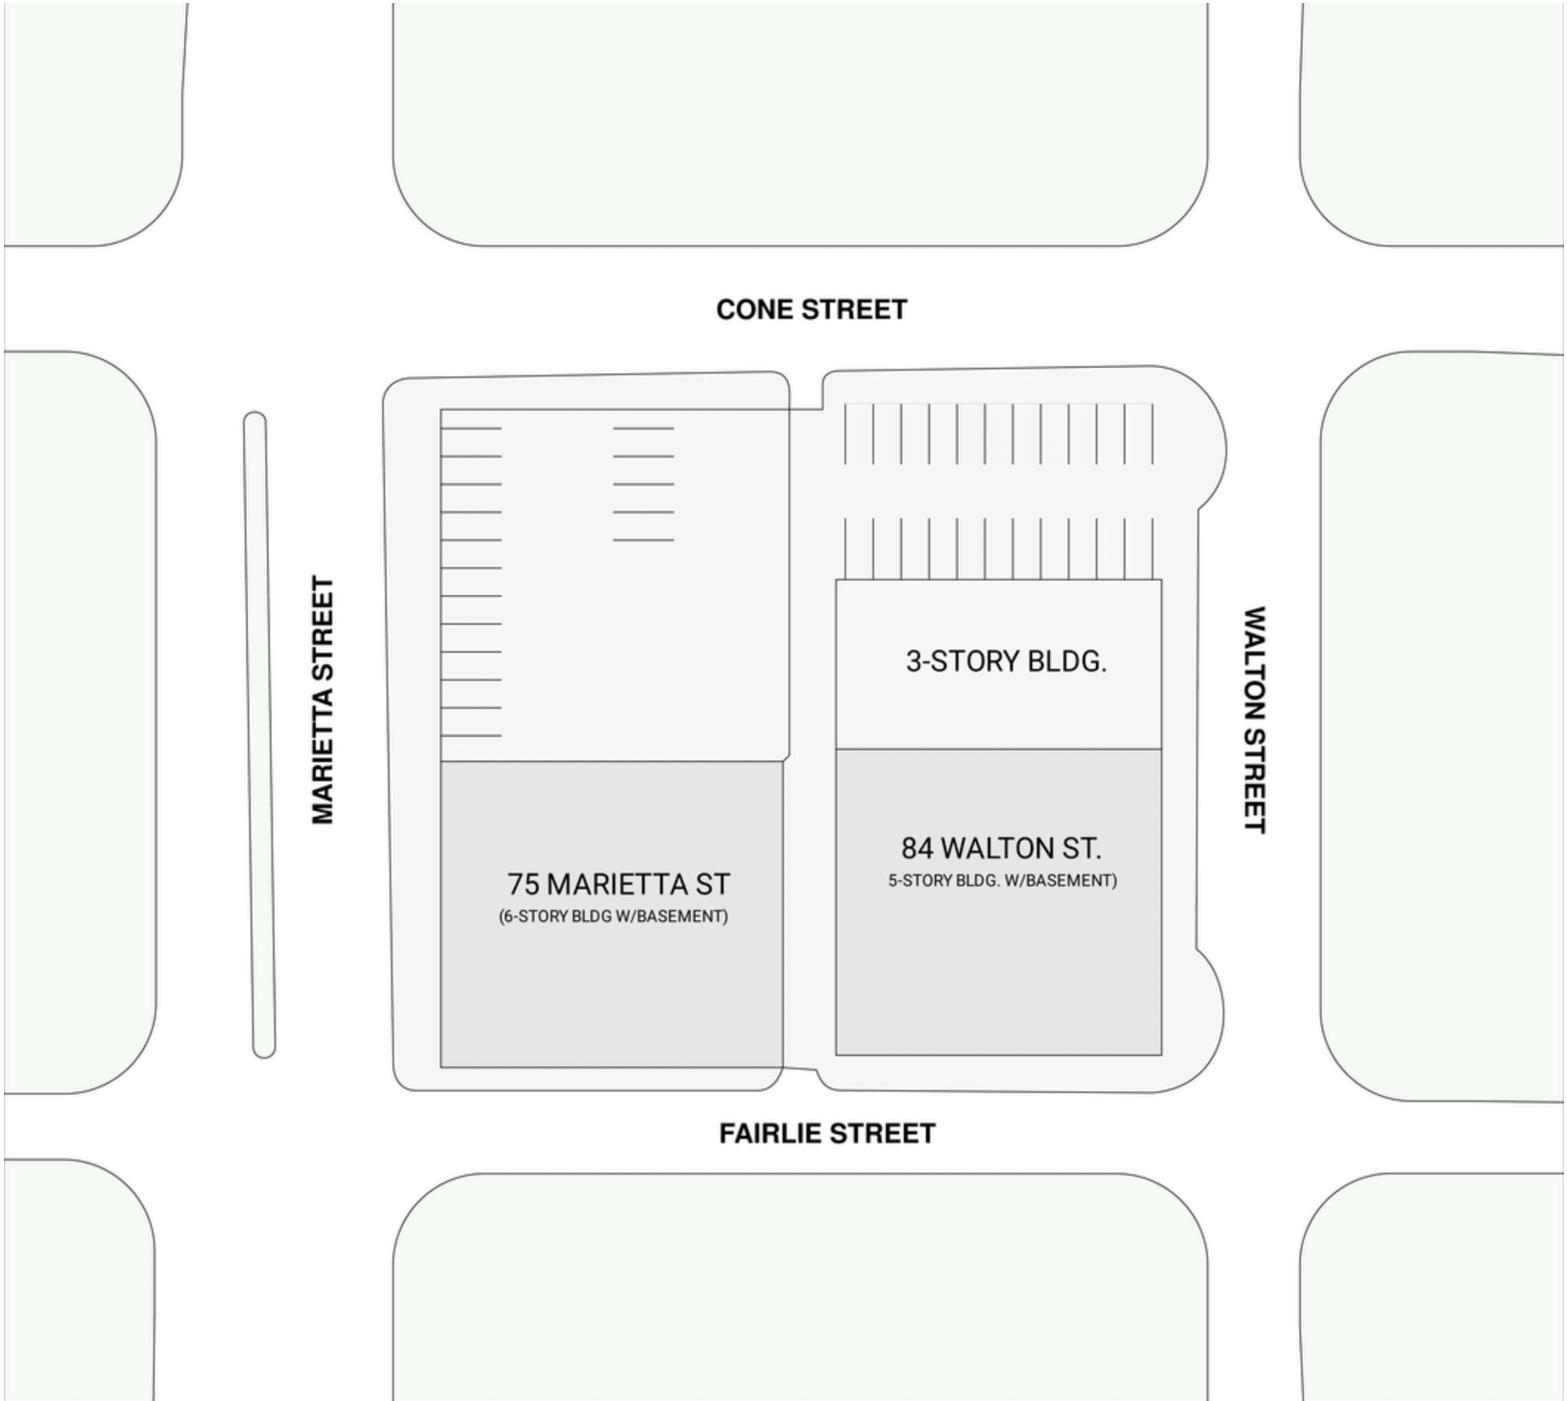

75 MARIETTA ST

PROPERTY OVERVIEW

Constructed in 1908, 75 Marietta/84 Walton was the original headquarters for the Georgia Railway and Power Company, the predecessor to Georgia Power. The building has an exciting history and not only provides tenants with a unique working experience, but with a central location to all that Downtown has to offer; the Fairlie Poplar district, Centennial Olympic Park, Georgia World Congress Center, MARTA access, parking, new streetcar.

75 MARIETTA ST

WALTON 84-71 CONE-WALTON

ATLANTA, GA 30303

SUITE 501

TOTAL SF	ZONING	ACCESSIBILITY	AVAILABLE
5,427	SPI-1 SA7	BY APPT	NOW