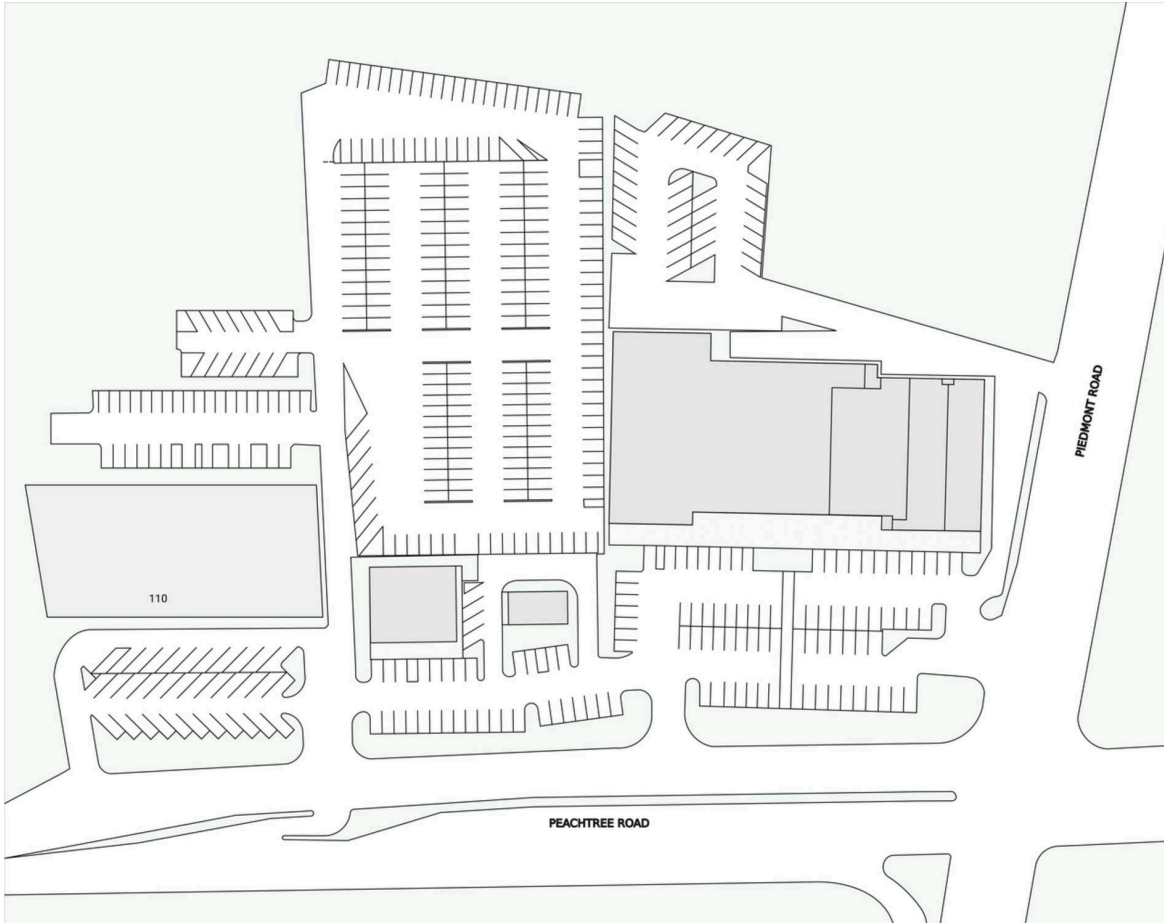

BUCKHEAD SQUARE II

3275 PEACHTREE RD
ATLANTA, GA 30305

Suite

Tenant

110

Caliber Bodyworks of Georgia Inc

Shirley A. Gouffon

404.898.9012

sgouffon@seligenterprises.com